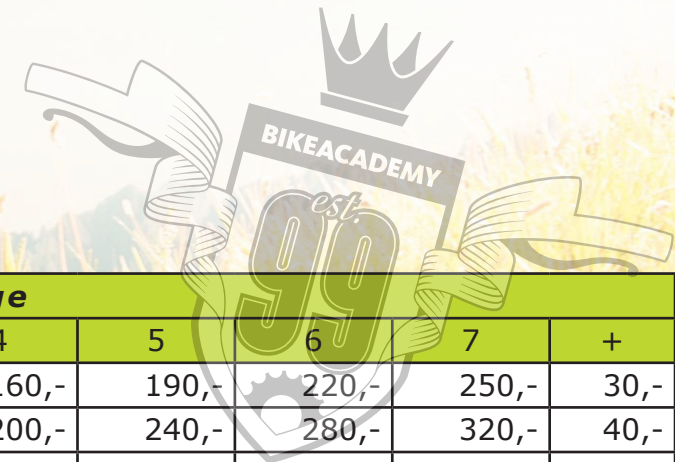

**BIKEACADEMY****Preisliste Saison 2017****GHOST**

| Radverleih                                | Tage                               |          |          |          |          |                            |          |          |          |
|---|------------------------------------|----------|----------|----------|----------|----------------------------|----------|----------|----------|
|   | VM/NM                              | 1        | 2        | 3        | 4        | 5                          | 6        | 7        | +        |
| GHOST Full Suspension MTB                 | 40,-                               | 50,-     | 90,-     | 130,-    | 160,-    | 190,-                      | 220,-    | 250,-    | 30,-     |
| GHOST Full Suspension E-Bike              | 50,-                               | 60,-     | 110,-    | 160,-    | 200,-    | 240,-                      | 280,-    | 320,-    | 40,-     |
| GHOST Hardtail MTB                        | 20,-                               | 30,-     | 50,-     | 80,-     | 100,-    | 120,-                      | 140,-    | 160,-    | 20,-     |
| GHOST Hardtail E-Bike                     | 30,-                               | 40,-     | 70,-     | 100,-    | 120,-    | 140,-                      | 160,-    | 180,-    | 20,-     |
| GHOST Road Bike                           | 30,-                               | 40,-     | 70,-     | 100,-    | 120,-    | 140,-                      | 160,-    | 180,-    | 20,-     |
| FAT Bike                                  | 30,-                               | 40,-     | 70,-     | 100,-    | 120,-    | 140,-                      | 160,-    | 180,-    | 20,-     |
| Elektro FAT Bike                          | 40,-                               | 60,-     | 115,-    | 165,-    | 210,-    | 255,-                      | 295,-    | 330,-    | 30,-     |
| GHOST Kinder MTB 24 & 26 Zoll             | 15,-                               | 20,-     | 35,-     | 50,-     | 75,-     | 90,-                       | 105,-    | 120,-    | 15,-     |
| GHOST Kinder MTB 16 & 20 Zoll             | 10,-                               | 15,-     | 25,-     | 35,-     | 45,-     | 55,-                       | 75,-     | 85,-     | 10,-     |
| Kinder Anhänger od. Singletrailer         | 15,-                               | 15,-     | 25,-     | 35,-     | 45,-     | 55,-                       | 75,-     | 85,-     | 10,-     |
| Kinder Sitz                               | 10,-                               | 10,-     | 20,-     | 25,-     | 35,-     | 45,-                       | 50,-     | 55,-     | 10,-     |
| <b>Schadensversicherungen</b>             |                                    |          |          |          |          |                            |          |          |          |
| Full Suspension & E-Bikes - € 8 pro Tag   | Hardtail & Road Bike - € 6 pro Tag |          |          |          |          | Kinder Bikes - € 3 pro Tag |          |          |          |
| <b>Ausrüstung</b>                         | <b>1</b>                           | <b>2</b> | <b>3</b> | <b>4</b> | <b>5</b> | <b>6</b>                   | <b>7</b> | <b>8</b> | <b>+</b> |
| Protektoren Set                           | 15,-                               | 25,-     | 35,-     | 45,-     | 55,-     | 65,-                       | 75,-     | 85,-     | 10,-     |
| Fullface Helm                             | 5,-                                | 10,-     | 15,-     | 20,-     | 25,-     | 30,-                       | 35,-     | 40,-     | 5,-      |
| Rücken & Brust Panzer                     | 5,-                                | 9,-      | 13,-     | 17,-     | 21,-     | 25,-                       | 29,-     | 33,-     | 3,-      |
| Knie-, Schienbein- & Ellbogen Protektoren | 10,-                               | 15,-     | 20,-     | 25,-     | 30,-     | 35,-                       | 40,-     | 45,-     | 5,-      |
| Standard MTB Helm                         | 3,-                                | 5,-      | 7,-      | 9,-      | 11,-     | 13,-                       | 15,-     | 17,-     | 2,-      |
| Pannenhilfe Set im Rucksack               | 5,-                                | 9,-      | 13,-     | 17,-     | 21,-     | 25,-                       | 29,-     | 33,-     | 3,-      |