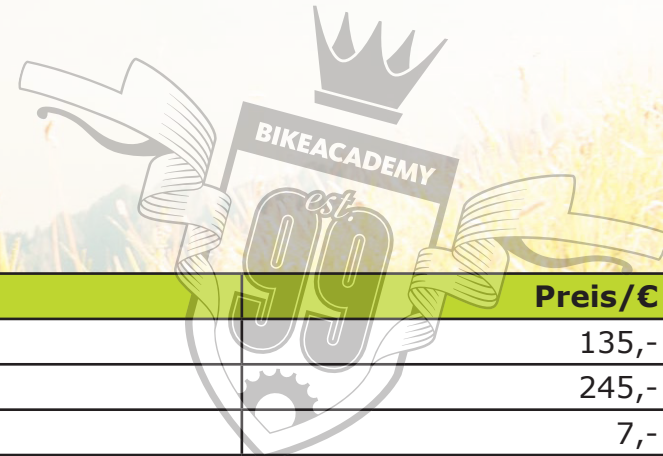

Fahrtechniktraining Privatkurse	Preis/€
Individueller Fahrtechnik Workshop für eine Person über 2 Stunden	135,-
Individueller Fahrtechnik Workshop für eine Person über 4 Stunden	245,-
Aufpreis für jede weitere teilnehmende Person	7,-

Fahrtechniktraining Gruppenkurse	Preis/€
Fahrtechniktraining ganztags - 5 Stunden inkl. Videoanalyse	65,-
Fahrtechniktraining für Rookies (unter 16 Jahren)	45,-
Fahrtechniktraining inkl. GHOST Hardtail MTB	80,-
Fahrtechniktraining inkl. GHOST Hardtail MTB Rookies	60,-
Fahrtechniktraining inkl. GHOST Fullsuspension Bike oder E-Bike	95,-
Fahrtechniktraining inkl. GHOST Fullsuspension Bike oder E-Bikes Rookies	75,-

Tourguiding privat (individuelle Touren für Einzelpersonen oder Gruppen)	Preis/€
Dein/Euer persönlicher Guide für einen ganzen Tag (4 bis 7 Stunden)	*245,-
Dein/Euer persönlicher Guide für einen halben Tag (1 bis 3 Stunden)	*145,-
Preis für eine Person, Aufpreis für jede weitere Person	7,-

Tourguiding Gruppe	Preis/€
Geführte Tour ganztags oder Ride & Learn	38,-
Geführte Tour halbtags	27,-
Geführte Touren und Wochenpauschale für Rookies (unter 16 Jahren)	- 15%
Geführte Touren und Wochenpauschale inkl. Bikeverleih	- 30% auf Verleihpreis
Wochenpauschale (3 Touren & Fahrtechniktraining Gruppenkurs)	150,-

Specials & Bike Camps	Preis/€
Bike Fitting von Kurt Exenberger (individuelle Einstellung deines Bikes auf deine Bedürfnisse) pro Stunde	70,-

Alle Infos und Preise zu unseren Camps 2017 unter www.bikeacademy.com

Bikeacademy, Inh. Kurt Exenberger, Klausen 10 & Hauptstraße 15, 6365 Kirchberg in Tirol, Austria
phone +43 664 9597970 mail ride@bikeacademy.com web www.bikeacademy.com